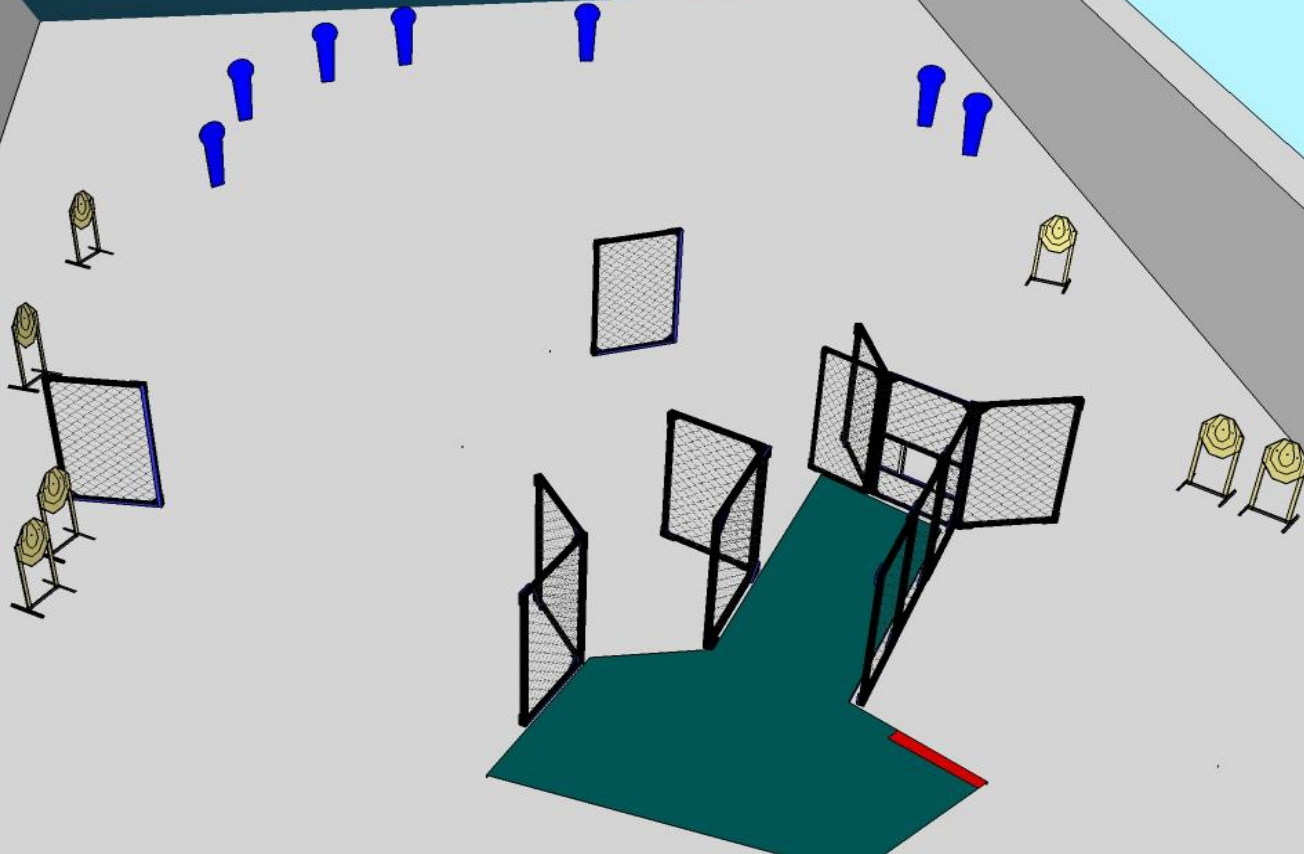

stage 1

21

7

7

START POSITION: Standing on mark

GUN READY CONDITION: Gun loaded and holstered

GUNS & ROSES
IPSC MATCH 2019

alsarfo
TRADITIONAL FMJ BULLETS

stage 2

14

4

4

2

START POSITION: Standing on mark

GUN READY CONDITION: Gun loaded, chamber is empty, PCC option 2

GUNS & ROSES IPSC MATCH 2019

stage 3

15

4

3

4

START POSITION: Standing anywhere in designed area

GUN READY CONDITION: Gun loaded, chamber is empty, PCC option 2

GUNS & ROSES
IPSC MATCH 2019

stage 4

22

8

6

START POSITION: Standing anywhere in designed area

GUN READY CONDITION: Gun loaded and holstered

GUNS & ROSES
IPSC MATCH 2019

alsapro
TRADITIONAL FMJ BULLETS