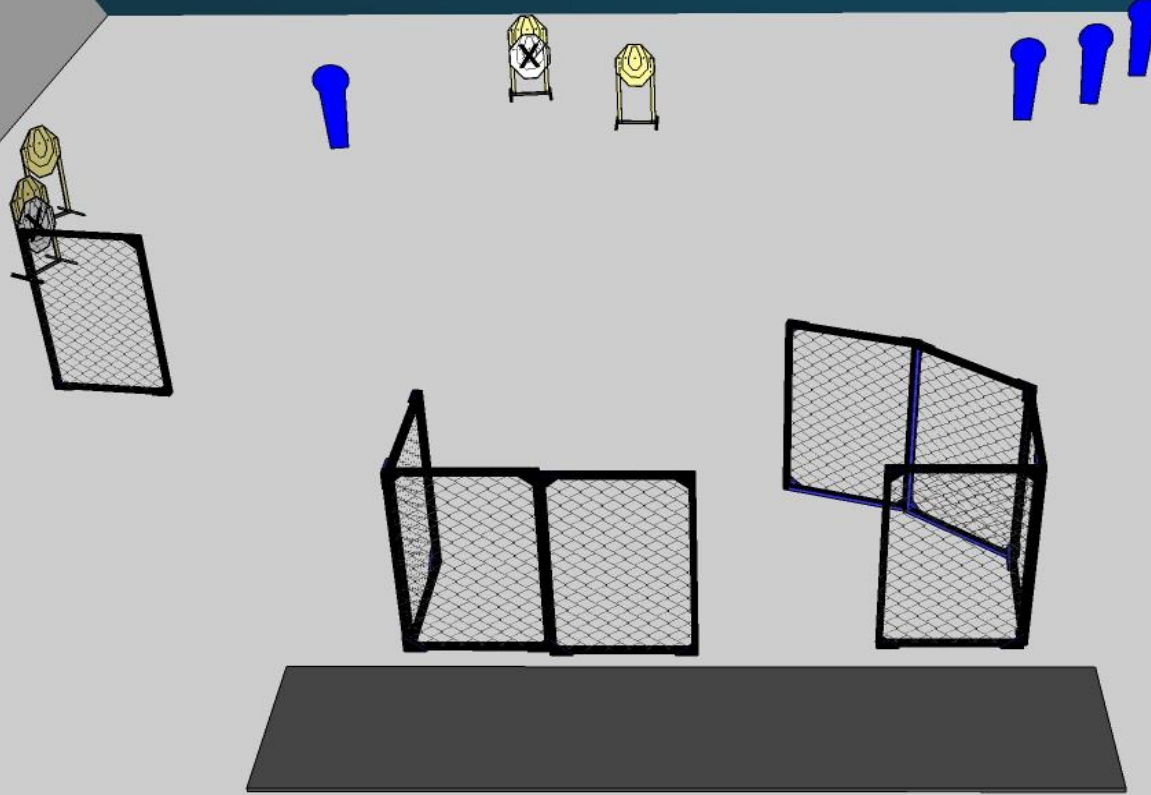

25

8

7

2

START POSITION: Standing on mark

GUN READY CONDITION: Gun loaded loaded on table

stage 7

12

4

4

START POSITION: Standing anywhere in designed area

GUN READY CONDITION: Gun loaded and holstered

GUNS & ROSES
IPSC MATCH 2019

stage 8

11

5