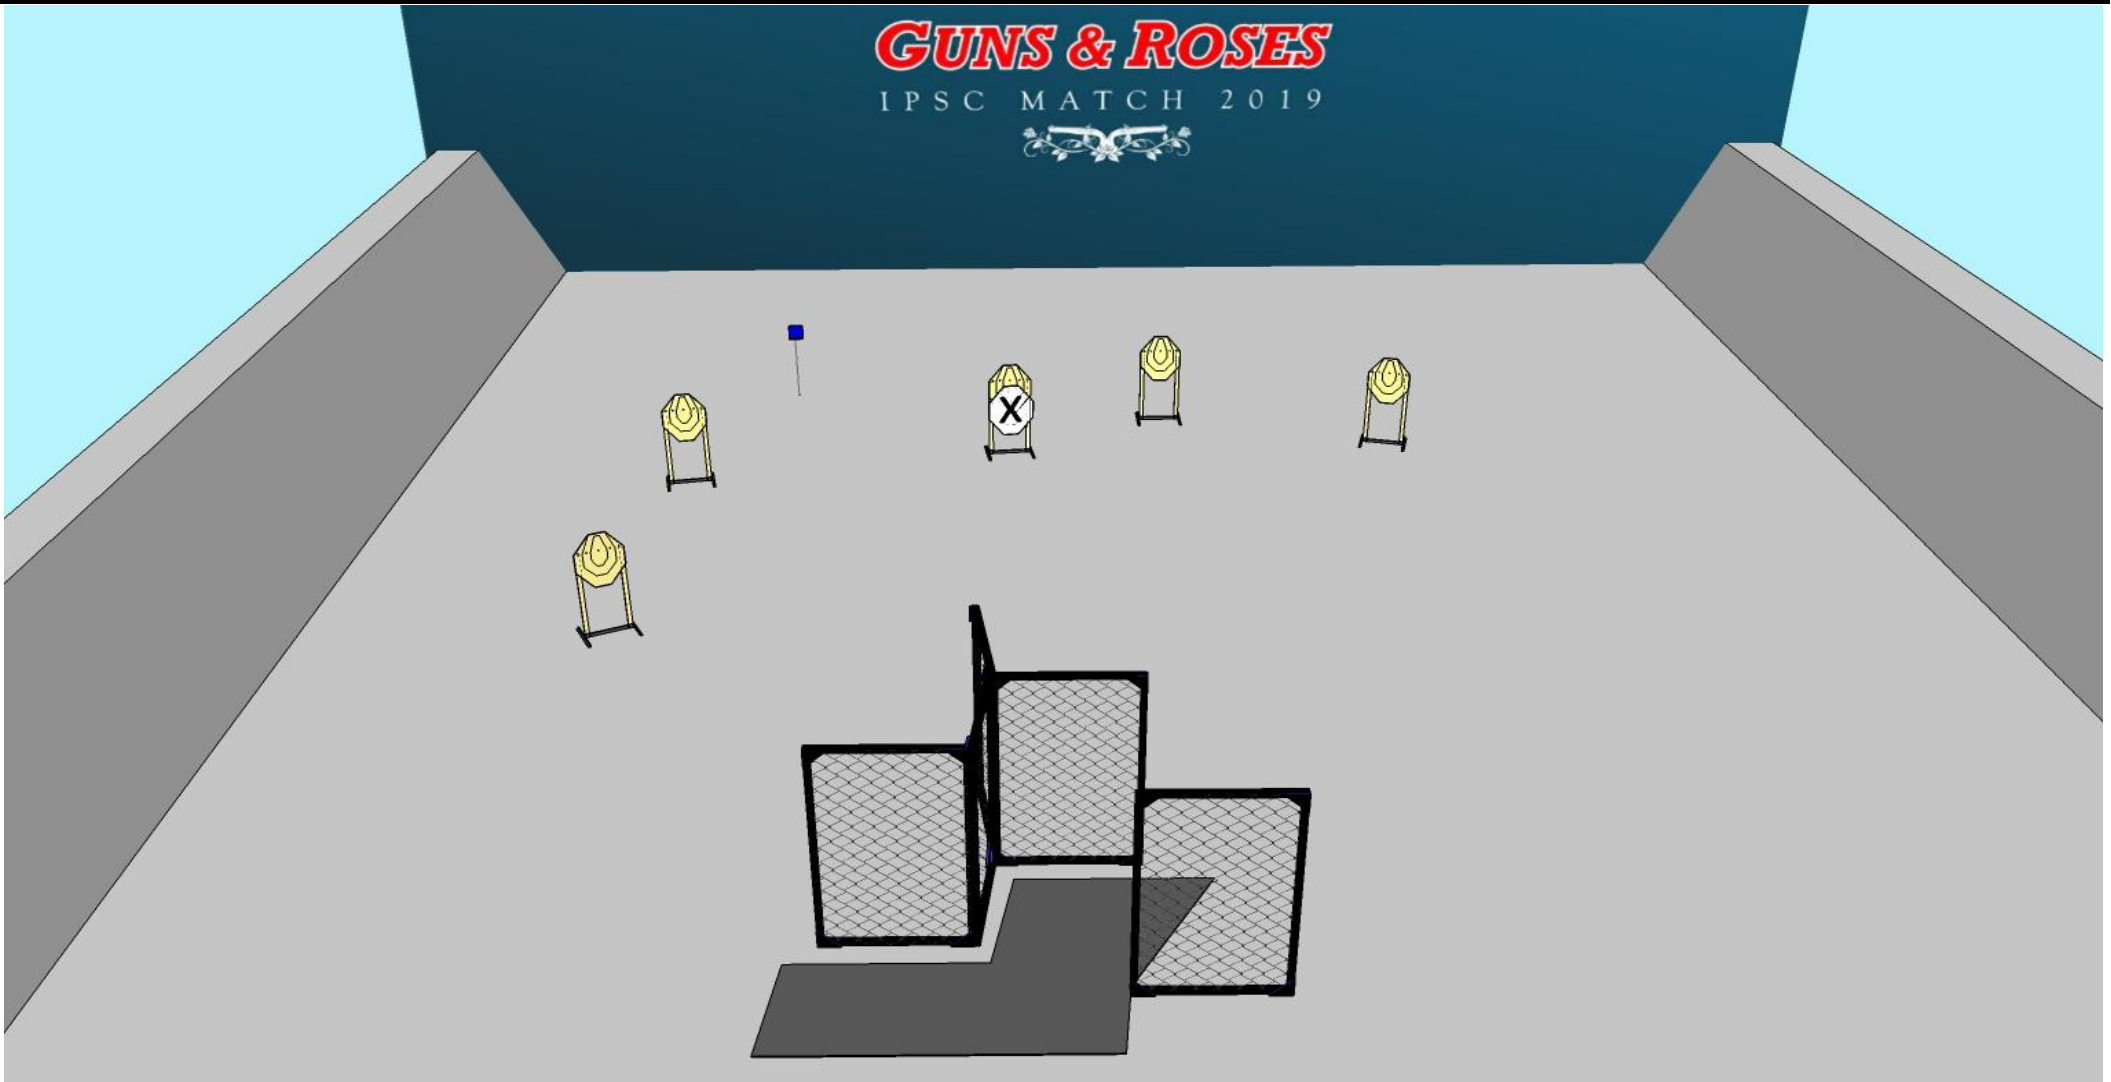

stage 8

11

5

1

START POSITION: Standing anywhere

GUN READY CONDITION: Gun loaded and holstered

GUNS & ROSES
IPSC MATCH 2019