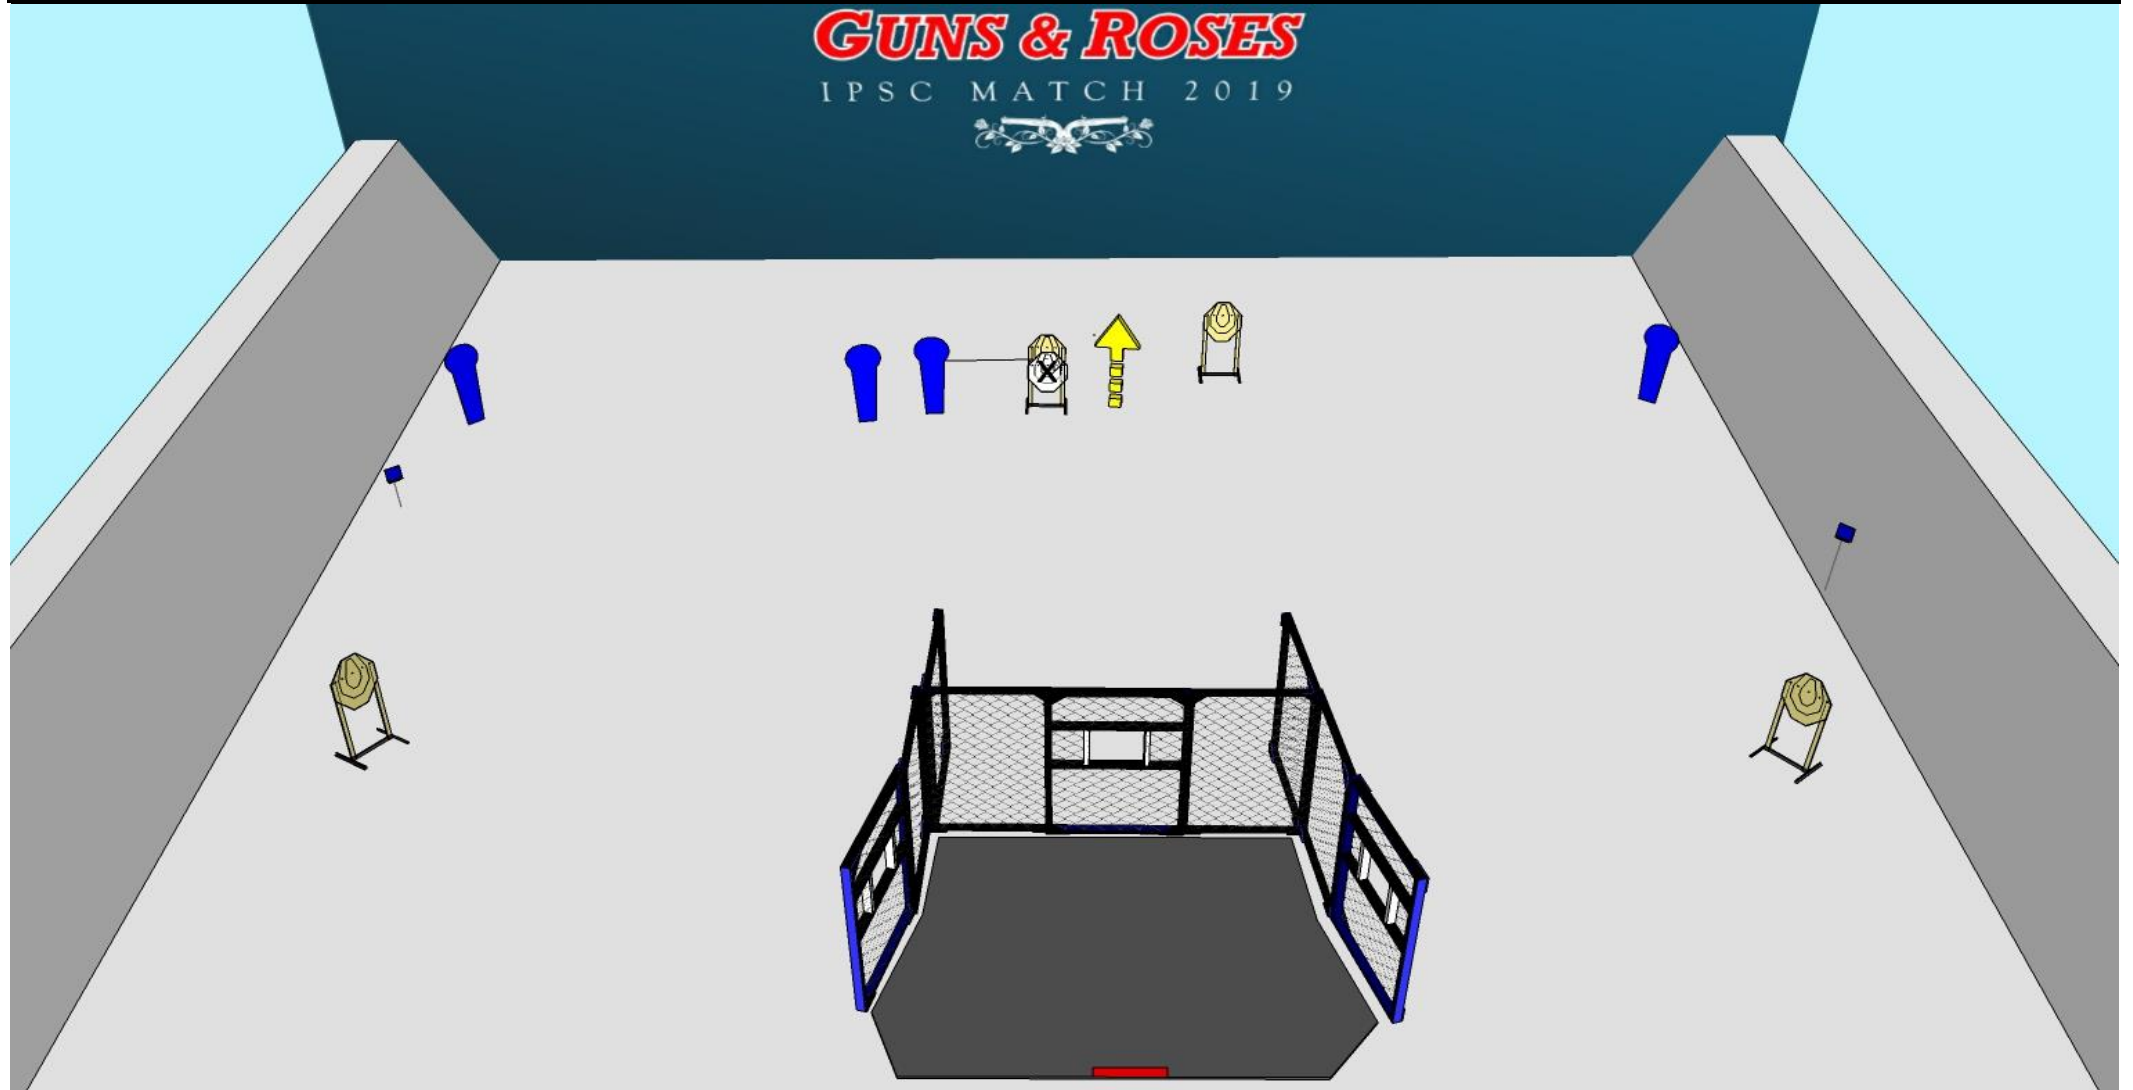

stage 2

14

4

4

2

START POSITION: Standing on mark

GUN READY CONDITION: Gun loaded, chamber is empty, PCC option 2

GUNS & ROSES IPSC MATCH 2019

stage 3

15

4

3

4

START POSITION: Standing anywhere in designed area

GUN READY CONDITION: Gun loaded, chamber is empty, PCC option 2

GUNS & ROSES
IPSC MATCH 2019

stage 4

22

8

6

START POSITION: Standing anywhere in designed area

GUN READY CONDITION: Gun loaded and holstered

GUNS & ROSES
IPSC MATCH 2019

alsapro
TRADITIONAL FMJ BULLETS