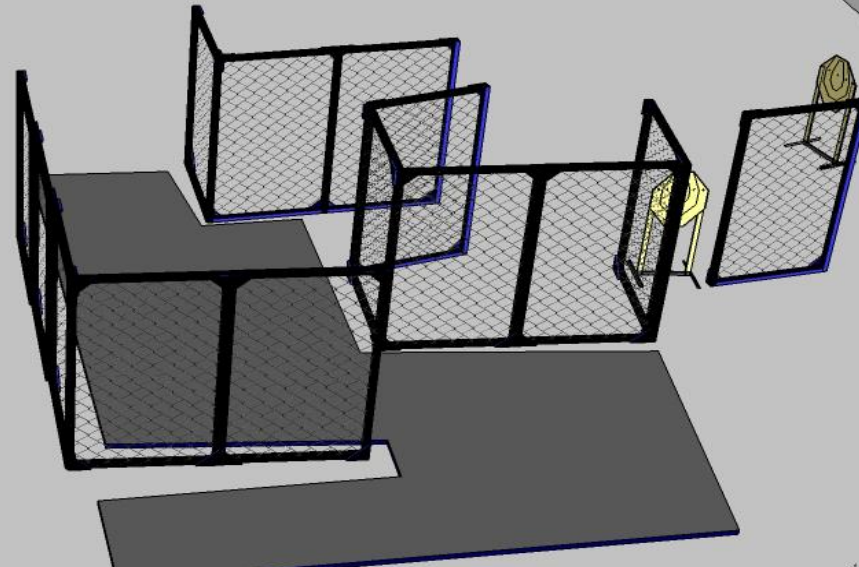

stage 3

15

4

3

4

START POSITION: Standing anywhere in designed area

GUN READY CONDITION: Gun loaded, chamber is empty, PCC option 2

GUNS & ROSES
IPSC MATCH 2019

stage 4

22

8

6

START POSITION: Standing anywhere in designed area

GUN READY CONDITION: Gun loaded and holstered

GUNS & ROSES
IPSC MATCH 2019

alsapro
TRADITIONAL FMJ BULLETS

stage 5

14

4

4

2

START POSITION: Standing anywhere in designed area

GUN READY CONDITION: Gun loaded and holstered

stage 6