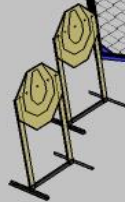

stage 3

15

4

3

4

START POSITION: Standing anywhere in designed area

GUN READY CONDITION: Gun loaded, chamber is empty, PCC option 2

GUNS & ROSES
IPSC MATCH 2019

stage 4

22

8

6

START POSITION: Standing anywhere in designed area

GUN READY CONDITION: Gun loaded and holstered

GUNS & ROSES
IPSC MATCH 2019

alsapro
TRADITIONAL FMJ BULLETS

stage 5

14

4

4

2

START POSITION: Standing anywhere in designed area

GUN READY CONDITION: Gun loaded and holstered

stage 6

25

8

7

2

START POSITION: Standing on mark

GUN READY CONDITION: Gun loaded loaded on table

stage 7

12