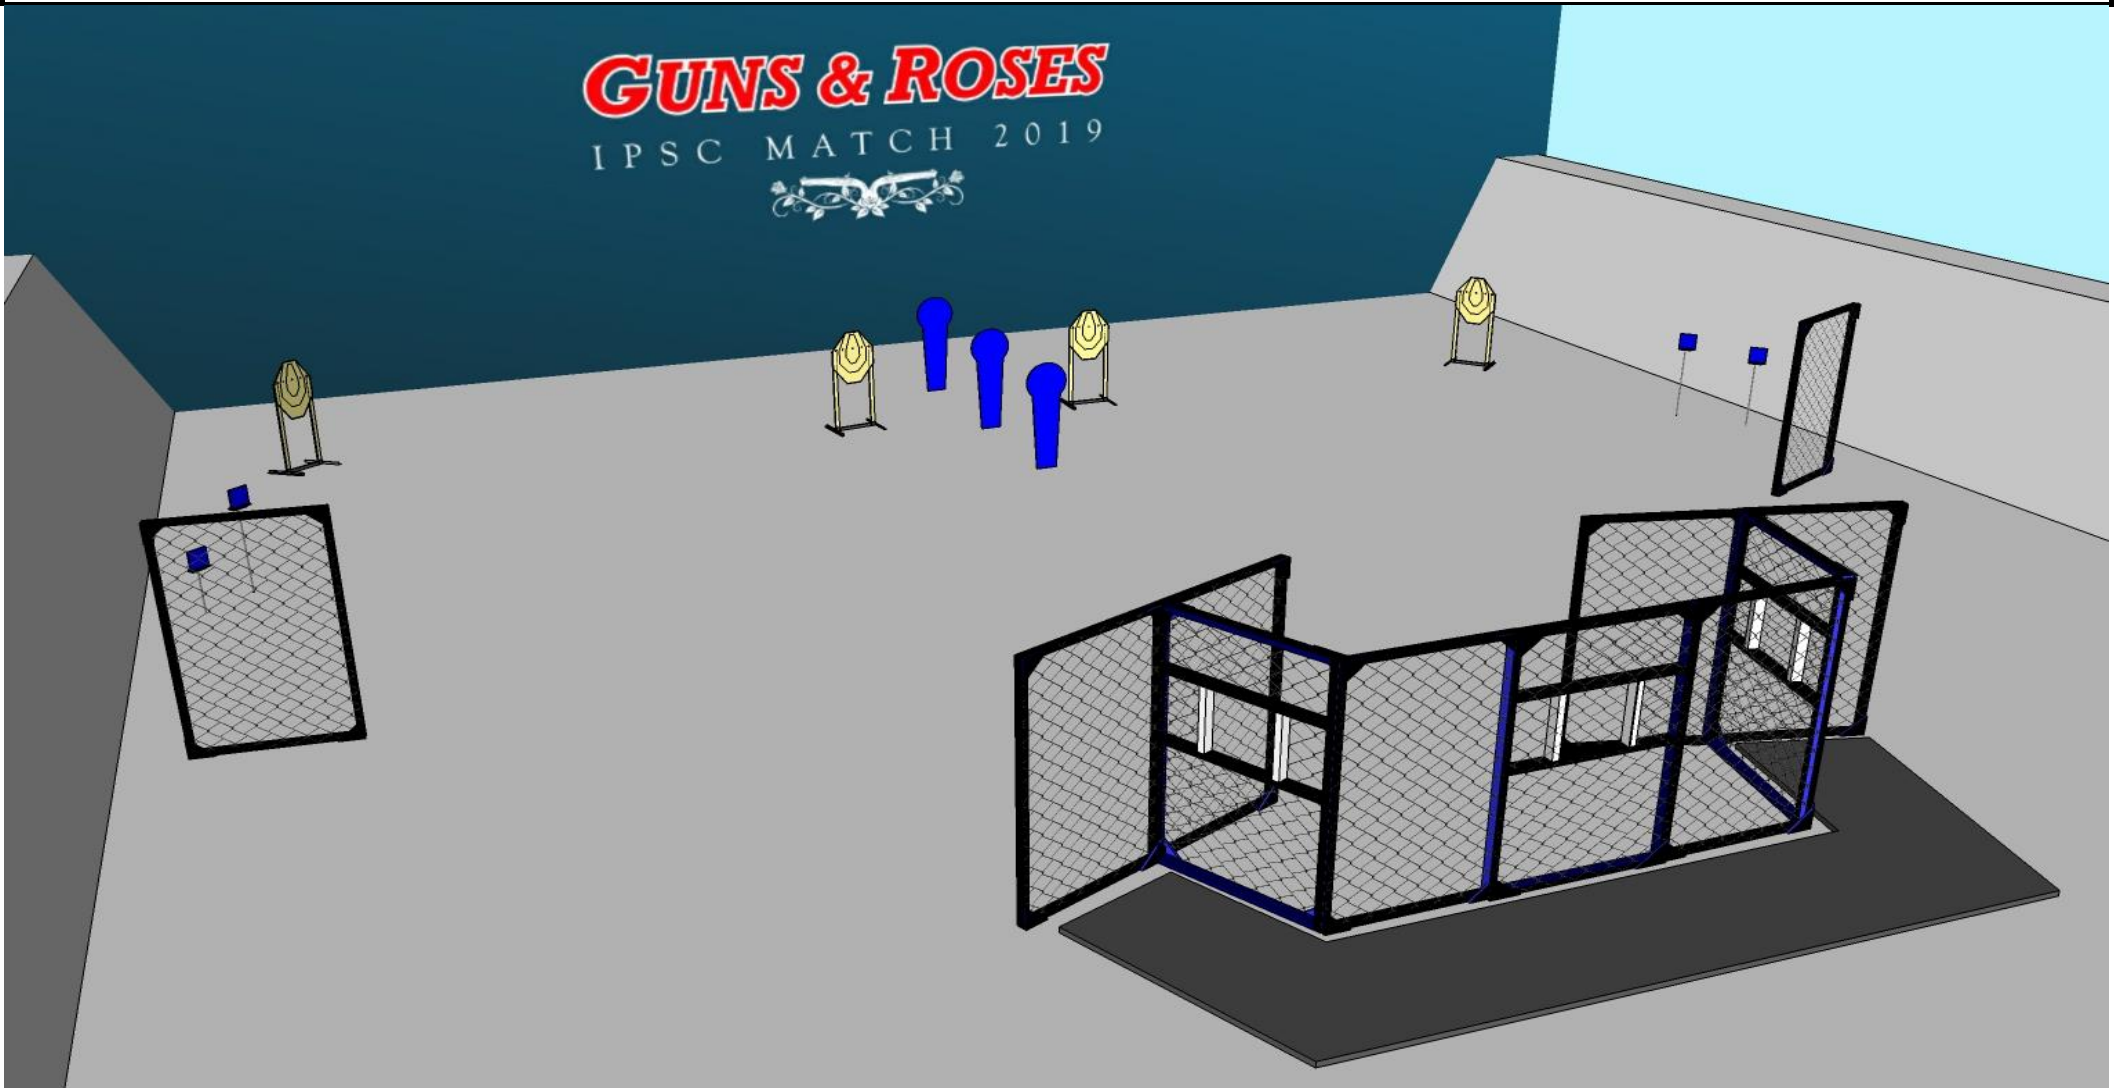

stage 2

14

4

4

2

START POSITION: Standing on mark

GUN READY CONDITION: Gun loaded, chamber is empty, PCC option 2

GUNS & ROSES IPSC MATCH 2019

stage 3

15

4

3

4

START POSITION: Standing anywhere in designed area

GUN READY CONDITION: Gun loaded, chamber is empty, PCC option 2

GUNS & ROSES
IPSC MATCH 2019

stage 4

22

8

6

START POSITION: Standing anywhere in designed area

GUN READY CONDITION: Gun loaded and holstered

GUNS & ROSES
IPSC MATCH 2019

alsapro
TRADITIONAL FMJ BULLETS