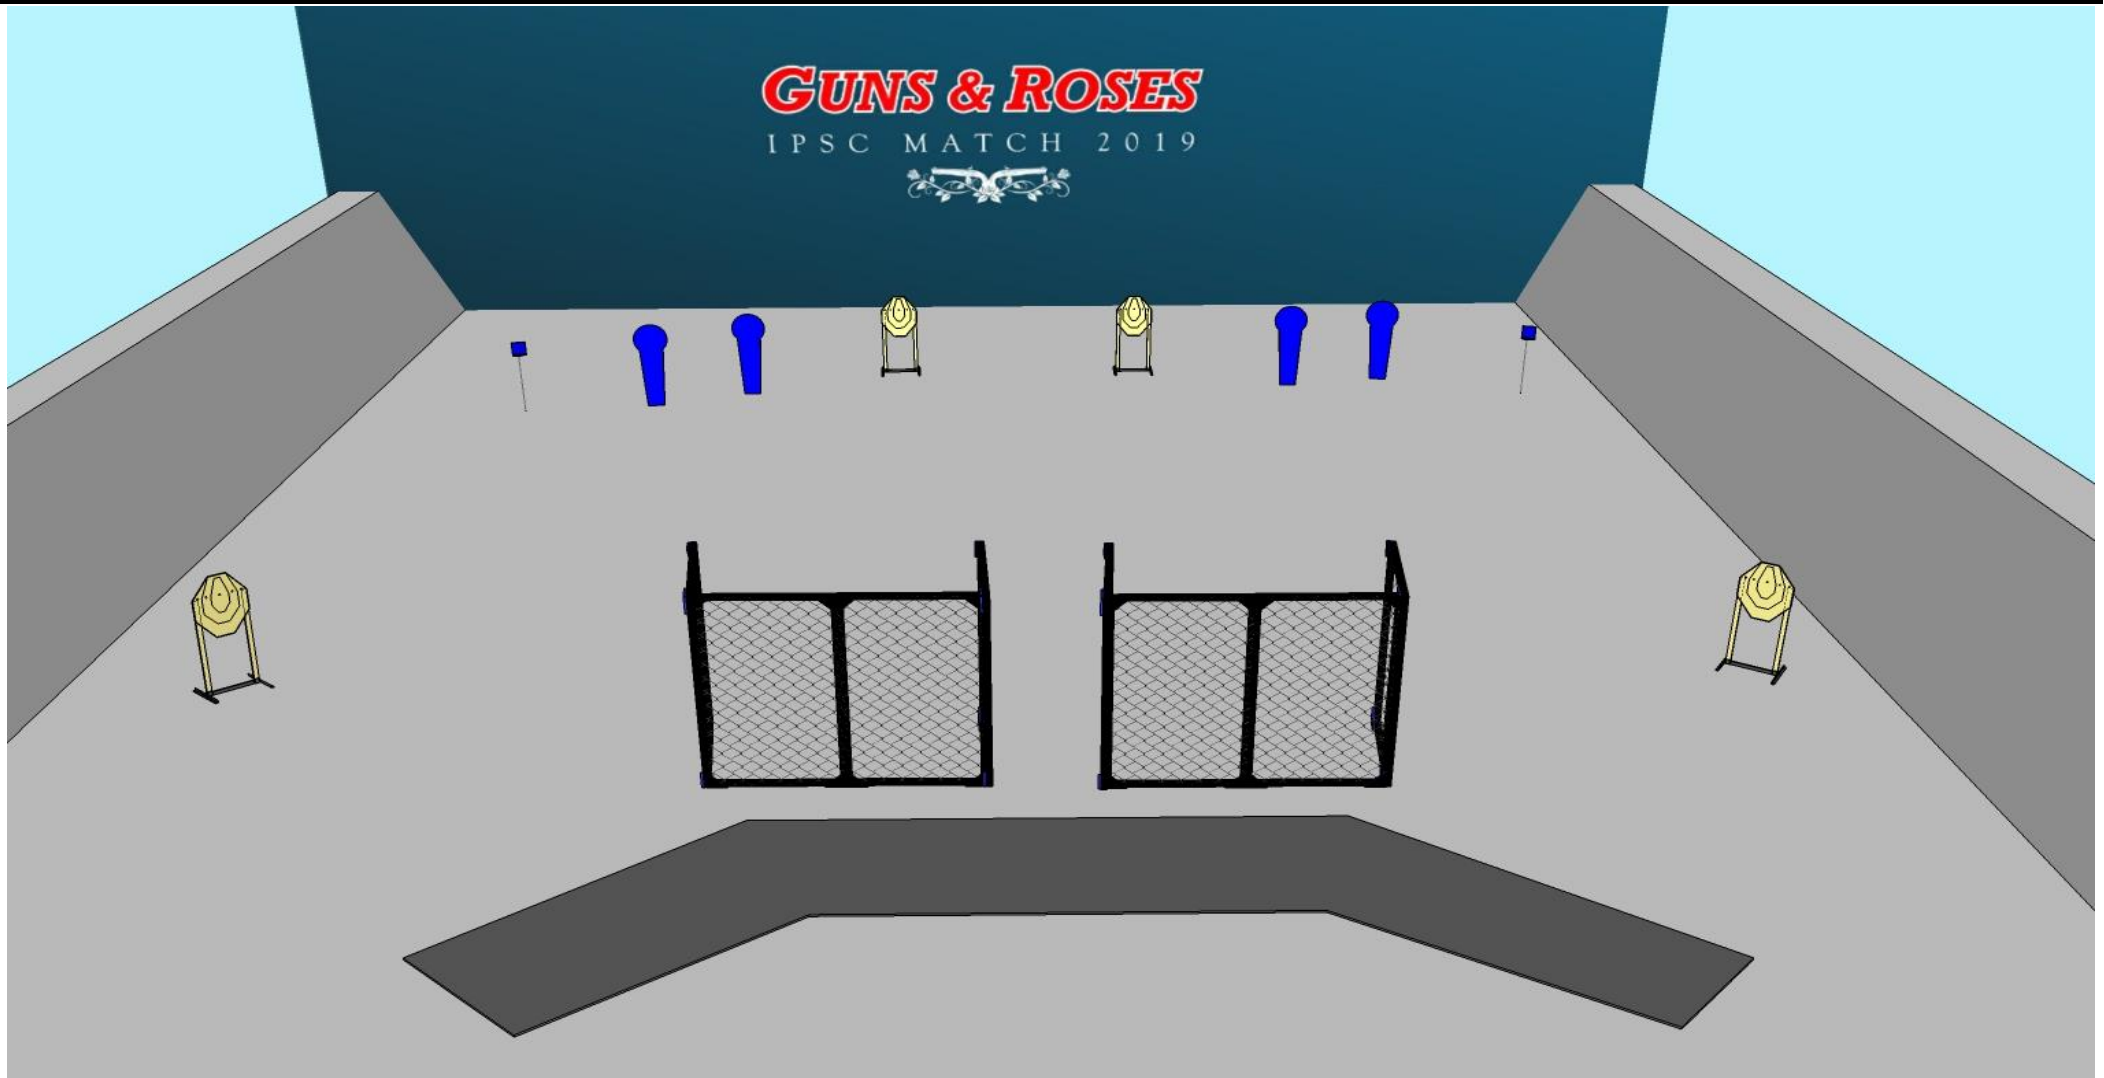

stage 4

22

8

6

START POSITION: Standing anywhere in designed area

GUN READY CONDITION: Gun loaded and holstered

GUNS & ROSES
IPSC MATCH 2019

alsapro
TRADITIONAL FMJ BULLETS

stage 5

14

4

4

2

START POSITION: Standing anywhere in designed area

GUN READY CONDITION: Gun loaded and holstered

stage 6